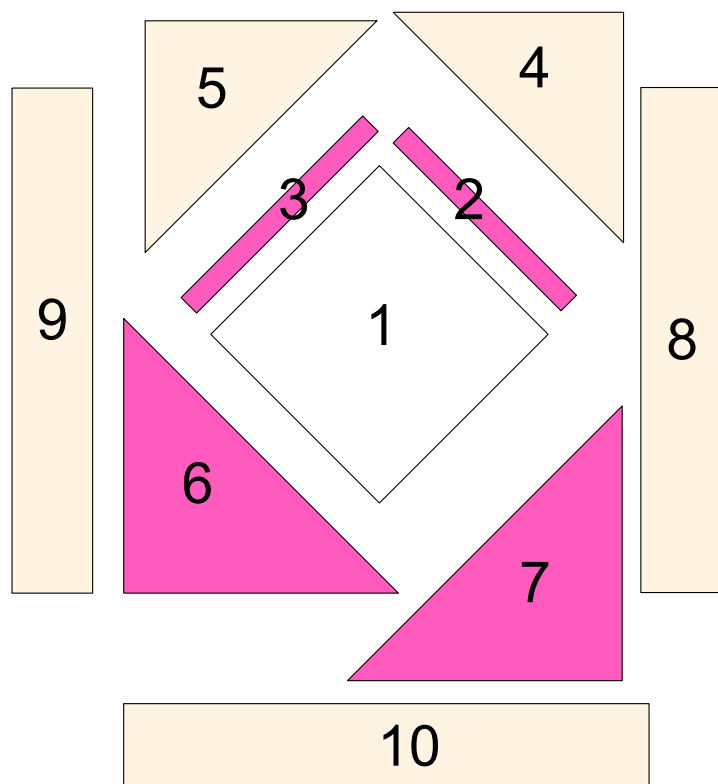

# Tiny Envelope

Signature Block  
for February 2020  
Gridsters Bee

Number	Dimension
1	2 3/4" square
2	3/4" wide
3	3/4" wide
4	3" square, cut in half diagonally
5	(ditto)
6	3 1/2" square, cut in half diagonally
7	(ditto)
8	1 1/2" wide
9	1 1/2" wide
10	1 1/2" wide
True up to 6" square	

See OPQuilt.com blog for more details. Post is titled:  
*Tiny Envelope and More Blocks*, dated January 19, 2020.